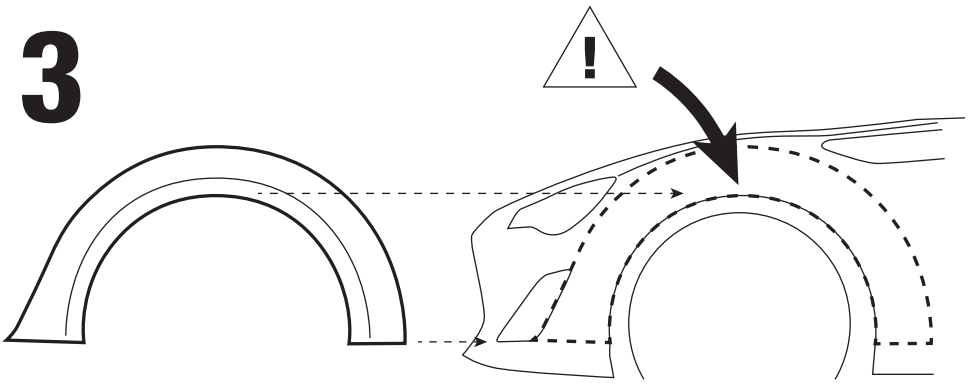

SCION FR-S WIDE BODY FENDER ARCHES
BASIC INSTALLATION GUIDE

ML24

X44

X44

1

2

X44

3