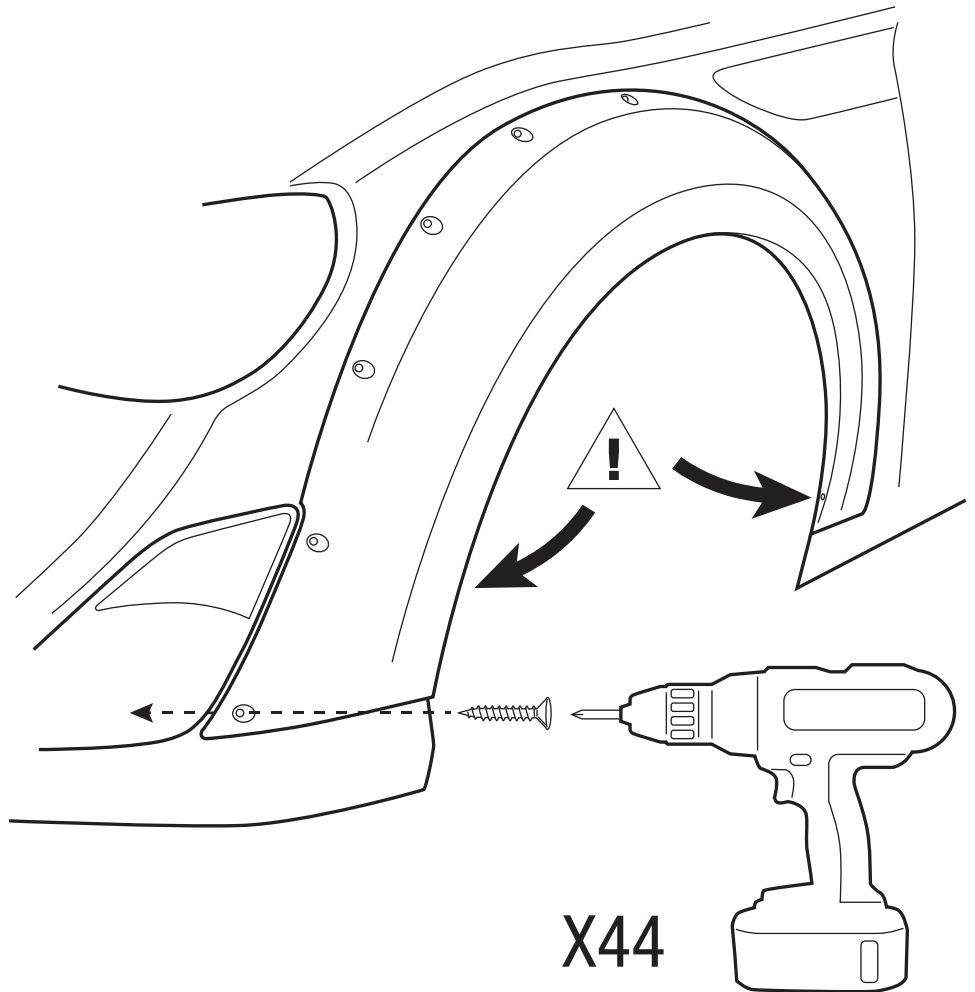

SCION FR-S WIDE BODY FENDER ARCHES
BASIC INSTALLATION GUIDE

ML24

X44

X44

1

2

X44

3