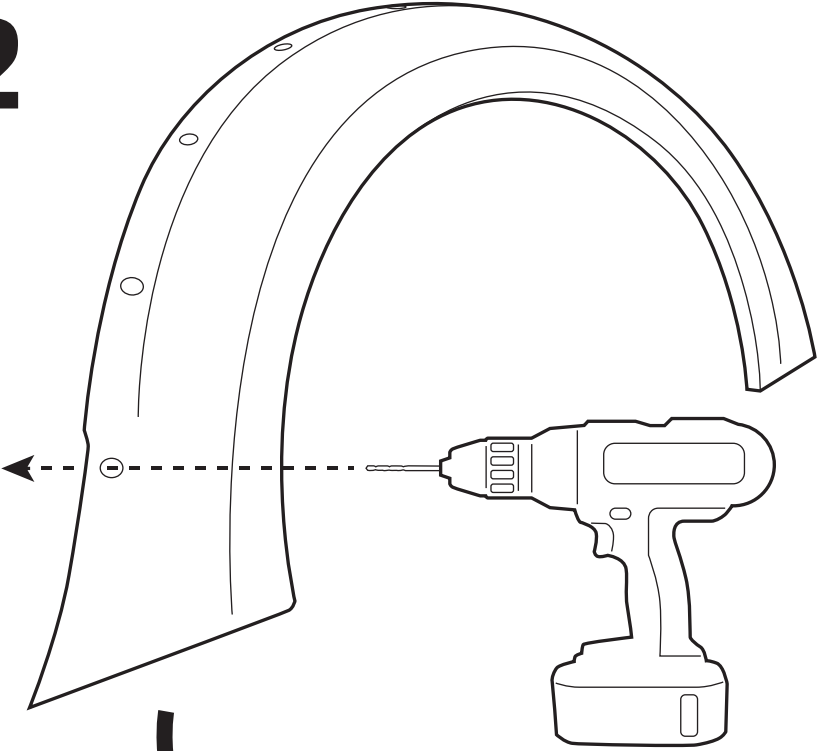

SCION FR-S WIDE BODY FENDER ARCHES
BASIC INSTALLATION GUIDE

ML24

X44

X44

1

2

X44

3