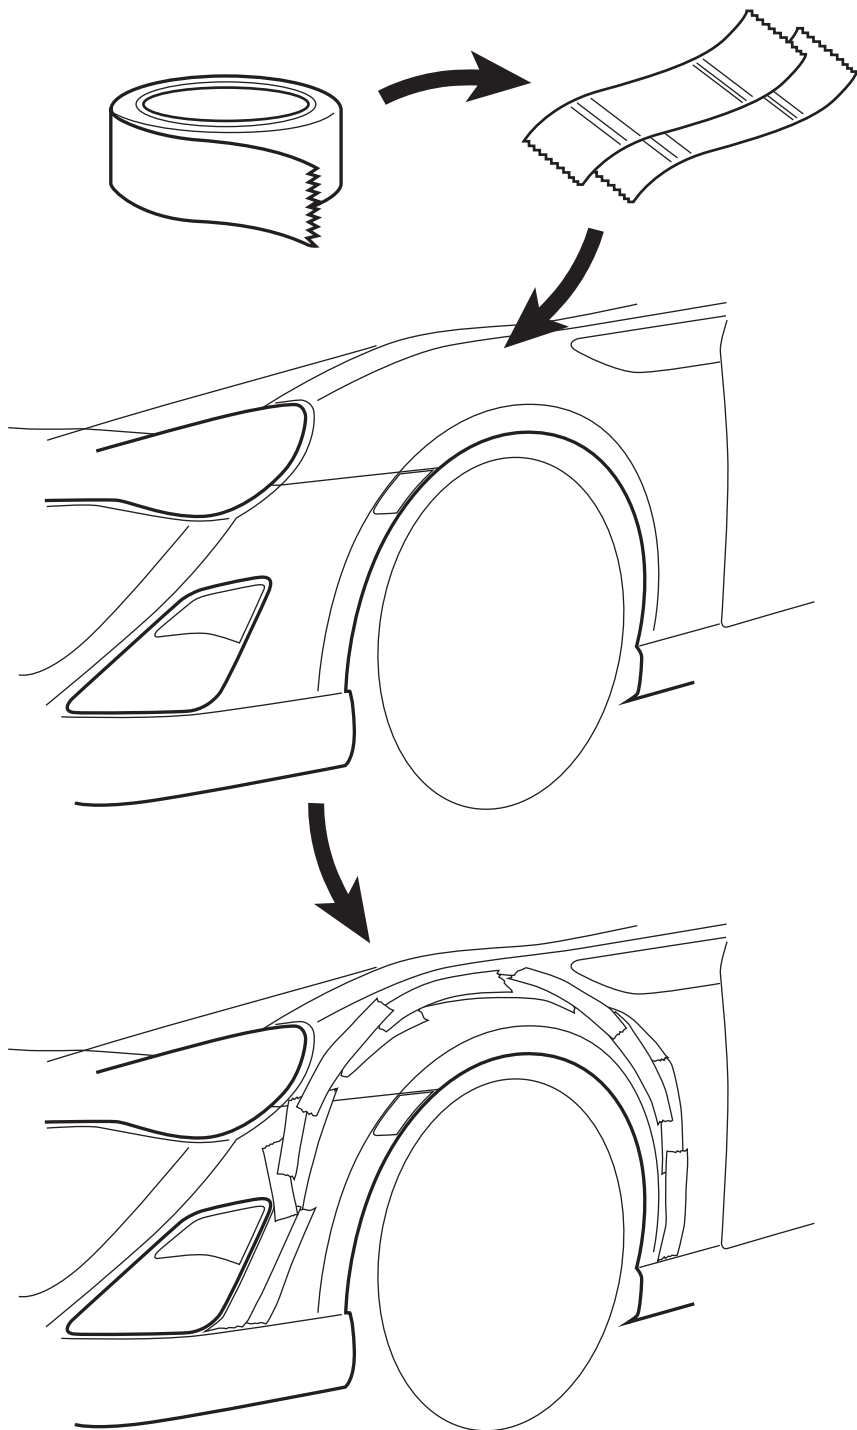

SCION FR-S WIDE BODY FENDER ARCHES
BASIC INSTALLATION GUIDE

ML24

X44

X44

1

2

X44

3